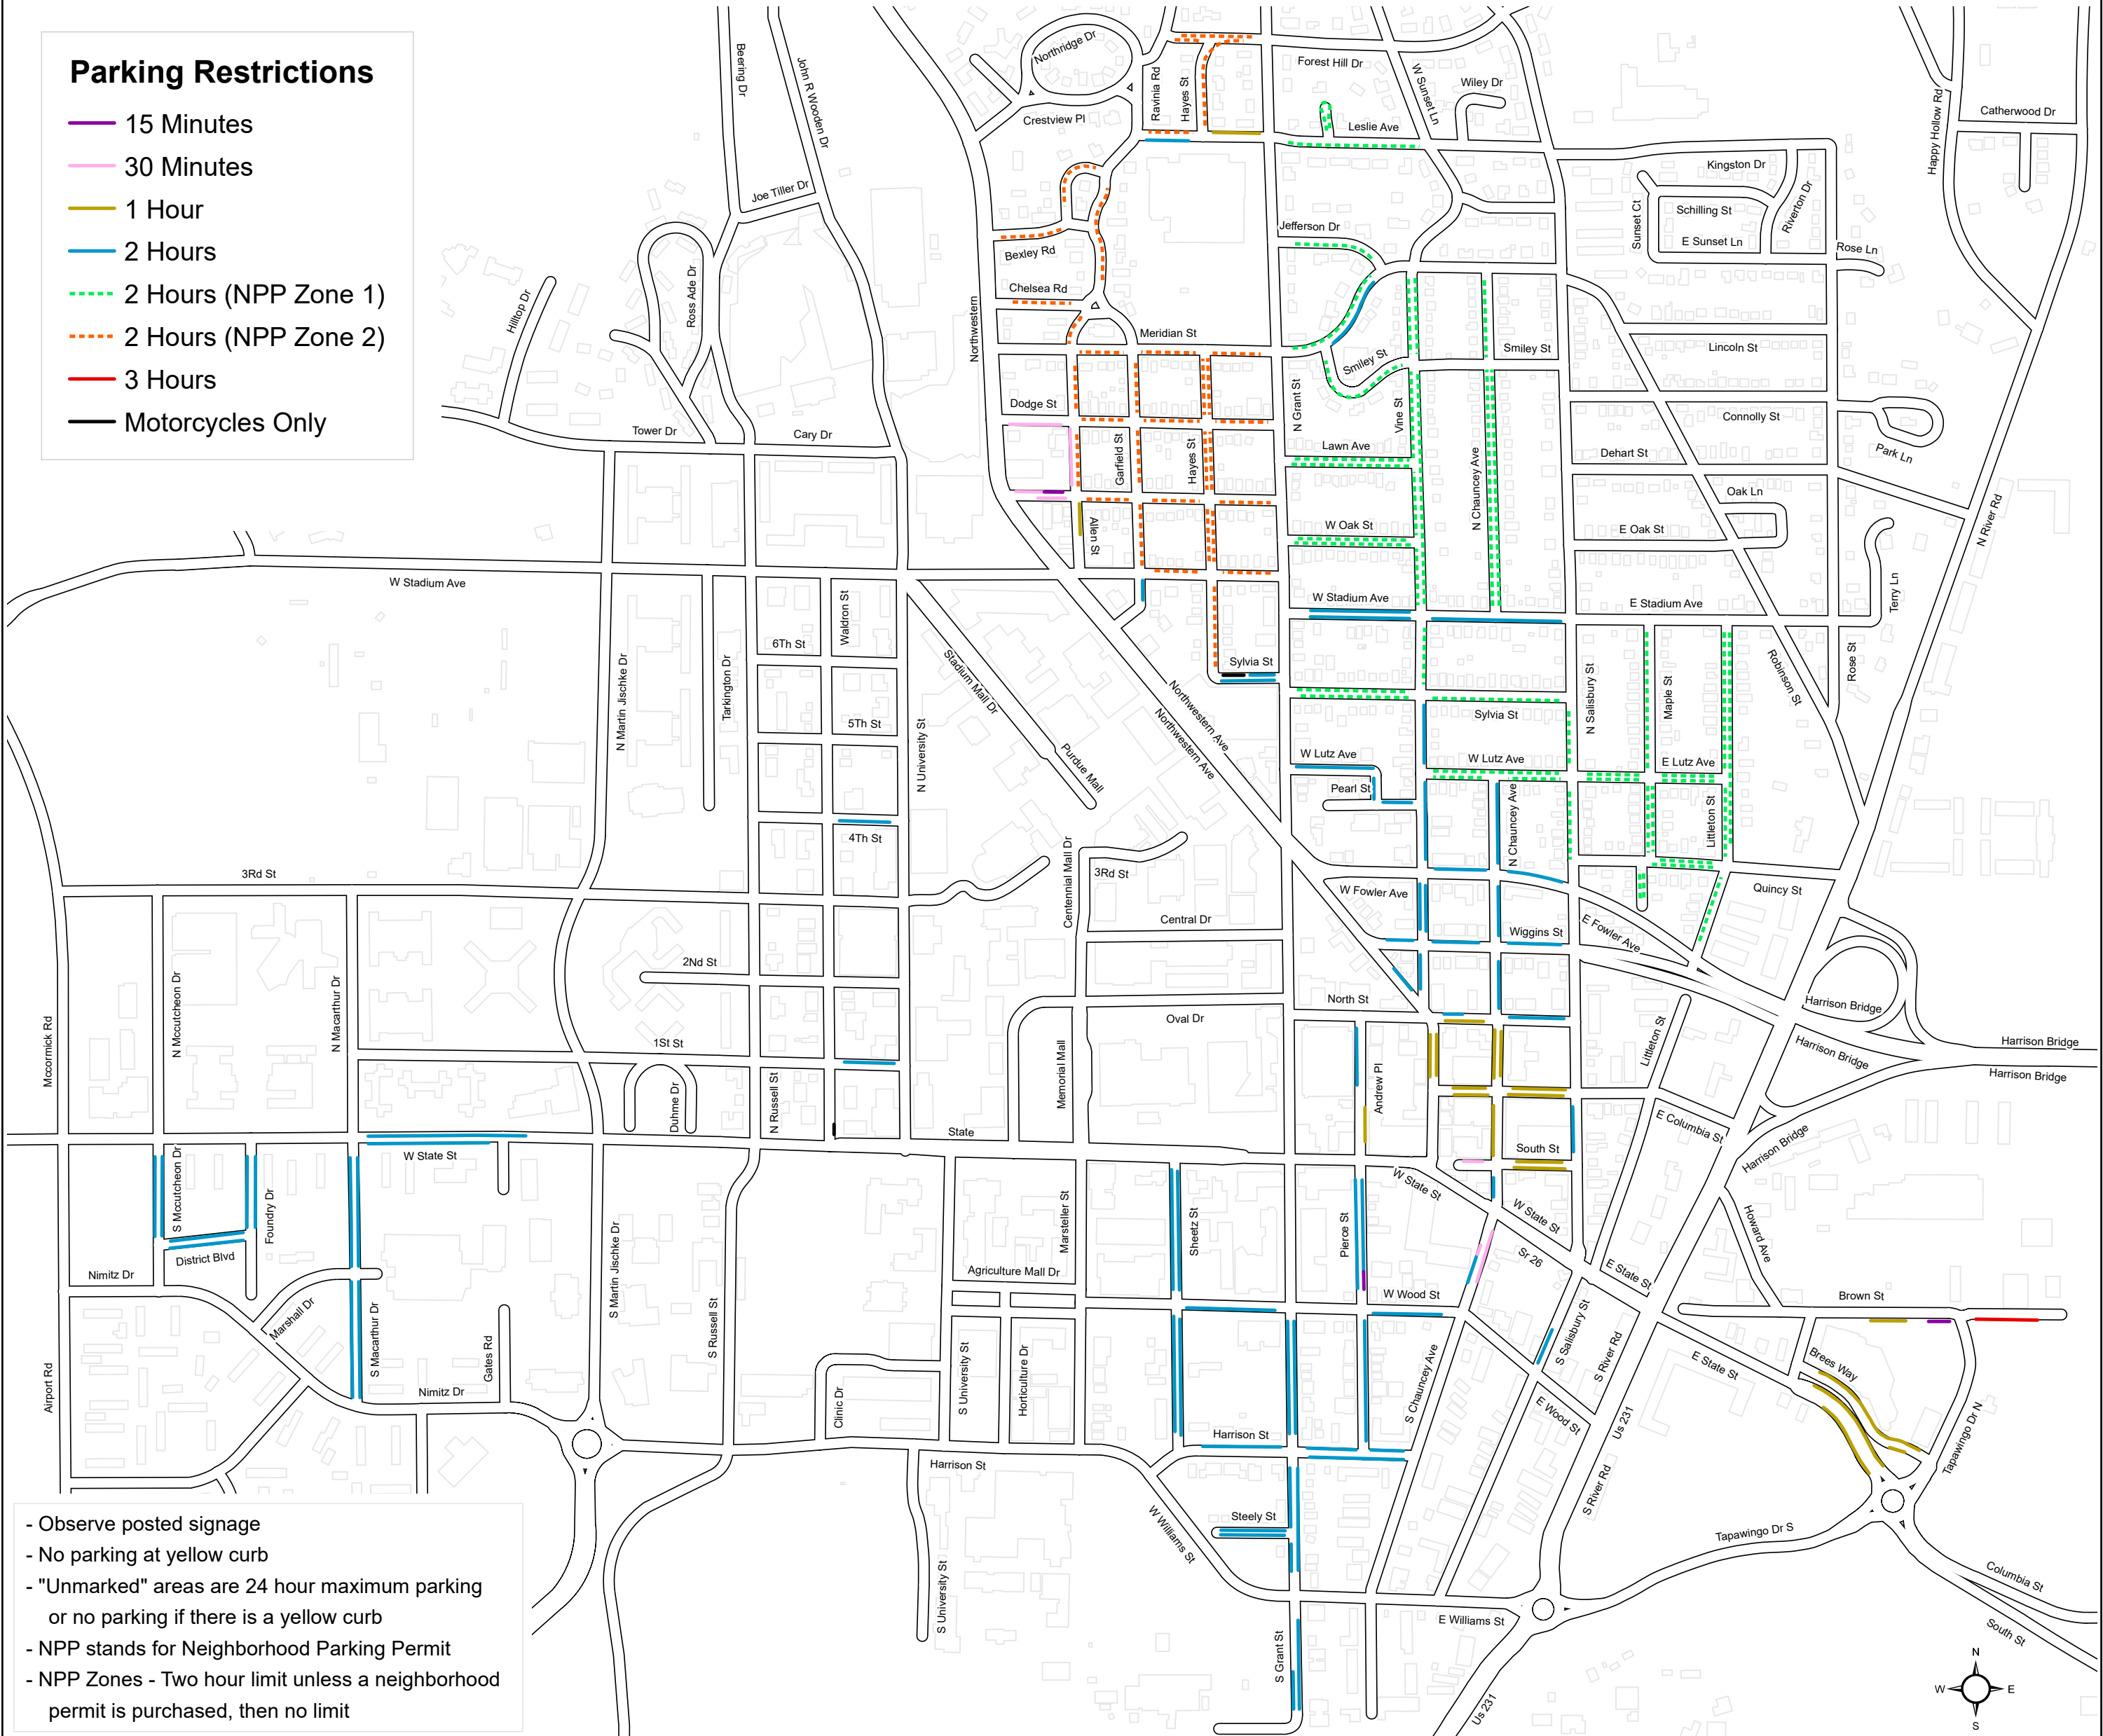

West Lafayette Street Parking Time Limits

Parking Restrictions

- 15 Minutes
- 30 Minutes
- 1 Hour
- 2 Hours
- 2 Hours (NPP Zone 1)
- 2 Hours (NPP Zone 2)
- 3 Hours
- Motorcycles Only

- Observe posted signage
- No parking at yellow curb
- "Unmarked" areas are 24 hour maximum parking or no parking if there is a yellow curb
- NPP stands for Neighborhood Parking Permit
- NPP Zones - Two hour limit unless a neighborhood permit is purchased, then no limit