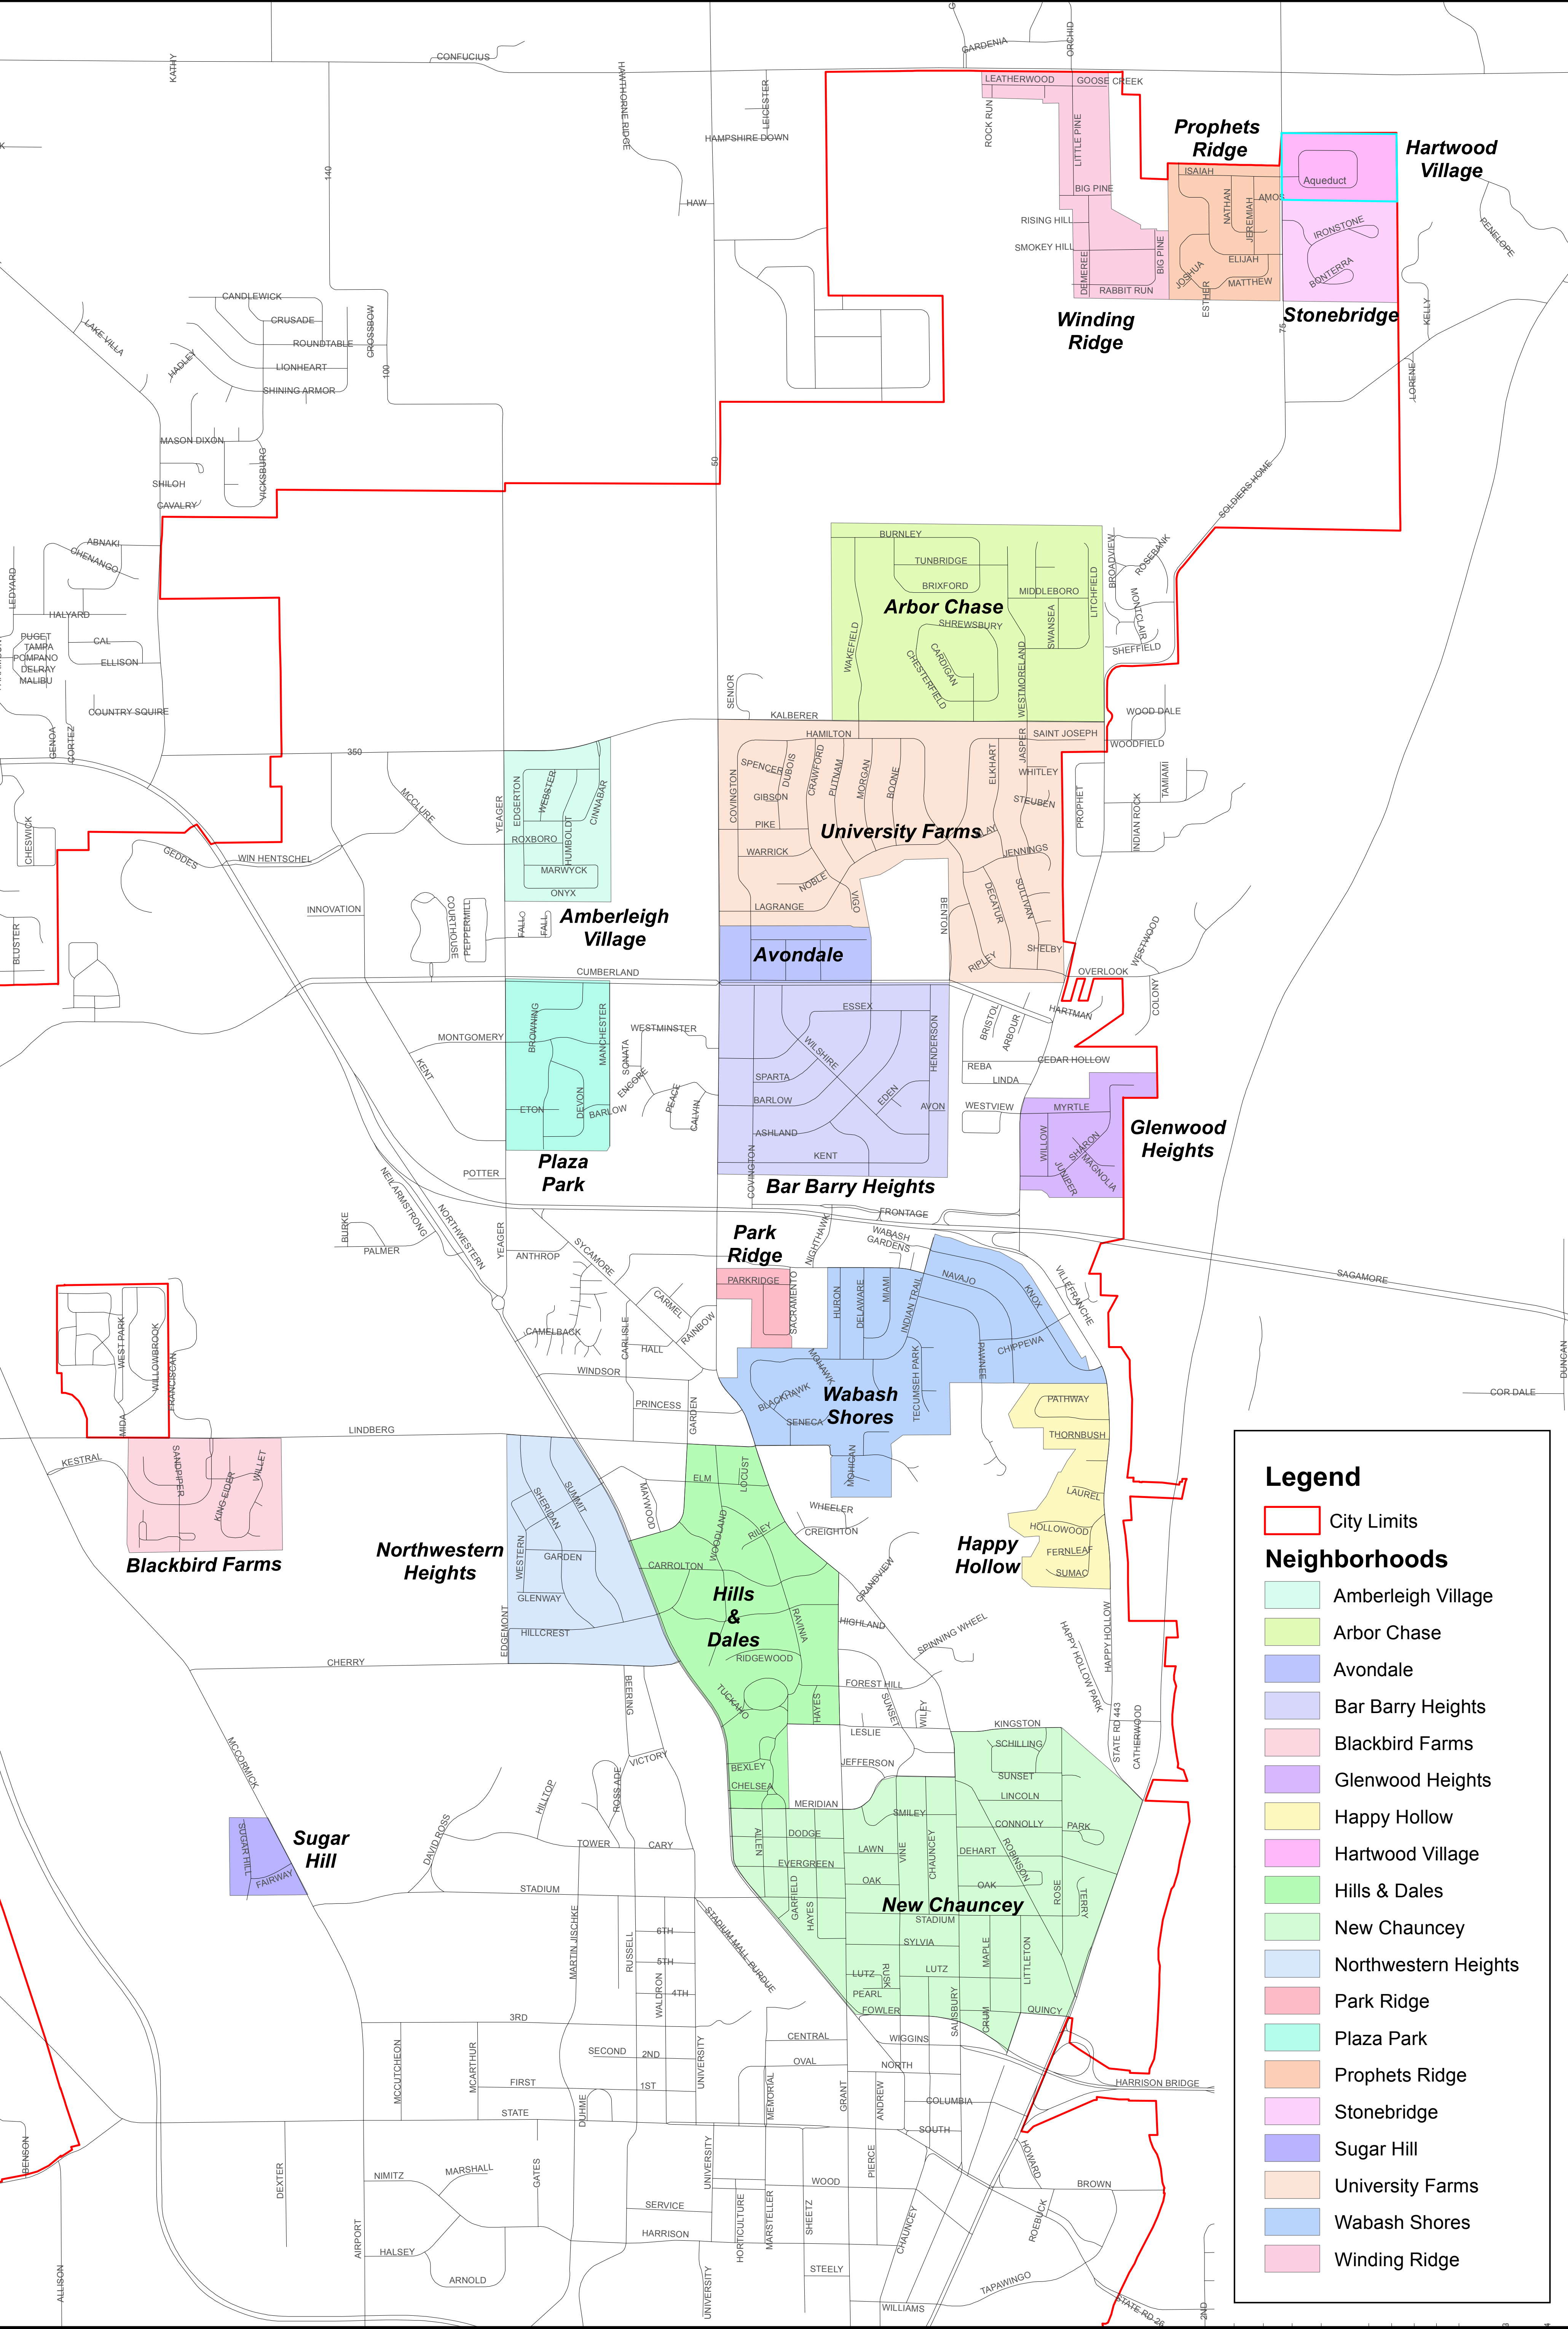

City of West Lafayette Neighborhoods

Legend

- City Limits

Neighborhoods

- Amberleigh Village
- Arbor Chase
- Avondale
- Bar Barry Heights
- Blackbird Farms
- Glenwood Heights
- Happy Hollow
- Hartwood Village
- Hills & Dales
- New Chauncey
- Northwestern Heights
- Park Ridge
- Plaza Park
- Prophets Ridge
- Stonebridge
- Sugar Hill
- University Farms
- Wabash Shores
- Winding Ridge